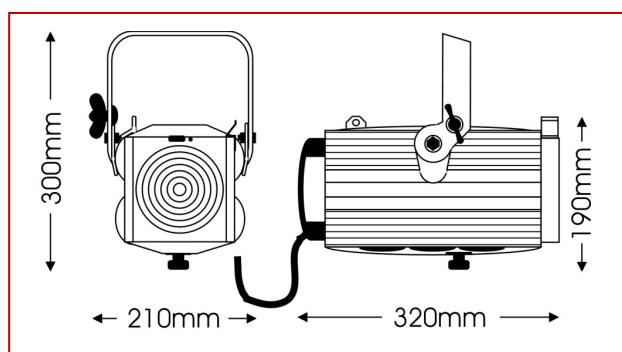

Operational specifications

Focus adjustment	slide focus with control underneath
Lamp alignment	factory set
Beam Shaping	4-leaf barndoor
Positional adjustment	single rim-clamp tilt lock
Working position	max. tilting $\pm 70^\circ$ from horizontal

Lamp types

3000K	Philips 70W CDM-T 70/830 12.000 hrs
4200K	Philips 70W CDM-T 70/942 12.000 hrs

LDR recommends Philips lamps

Accessories

Lamps	see above
Spare metal colour frame	■20100102 □20100102B ■20100102C
4-leaf barndoor	■20100302 □20100302B ■20100302C □■20100302D ■■20100302E
Hook clamp	20100900 Safety bond 20101200
Electrical adapter	see separate literature
Mechanical track adapter	see separate literature

Photometric data

Spot focus	CDM-T 70/942						
Beam dia.	0.2	0.4	0.5	0.6	0.7	0.9	m
lux	7500	3333	1875	1200	833	612	
Distance	2	3	4	5	6	7	m

Flood focus							
Beam dia.	2	3.1	4.1	5.1	6.1	7.1	m
lux	1250	556	313	200	139	102	
Distance	2	3	4	5	6	7	m

LUCI DELLA RIBALTA PROFESSIONAL LIGHTING PRODUCTS

soffio® f70

70W

discharge fresnel

part number : ■10071080 □10071081 ■10071082

70W version of the popular architectural fresnel luminaire. Soffio f70 features a stylish body, a built-in ballast unit and compact dimensions. Ideal for display lighting and theatrical-style illumination of architectural spaces, the Soffio Fresnel produces a bright soft-edged beam, variable from 7° to 63°, shaped using an optional 4-leaf barndoor accessory.

With a choice of 70W discharge lamps to give a warm or cool colour temperature, the high power, low consumption and low maintenance design is perfectly suited to architectural applications. Available to special order in any colour from the RAL range, Soffio f70 is supplied with colour frame and 1.5m mains cable.

Luci della Ribalta srl
Via Berna 14
46042 Castel Goffredo (MN), Italy
tel: +39 0376 771777
fax: +39 0376 772140
www.ldr.it info@ldr.it

issue: ap ©2008. LDR reserves the right to alter the specification without prior notice.