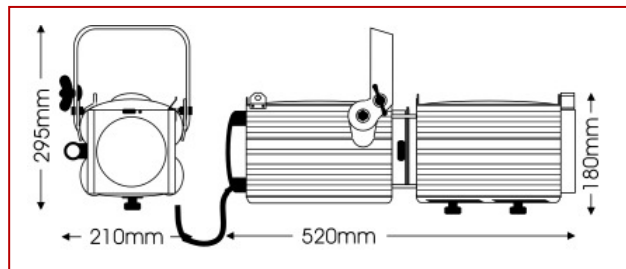

Mechanical specifications

Paint/Finish	black, white or silver epoxy powder paint
Lamp House Construction	extruded aluminium and sheet steel
Reflector	55mm diameter glass
Optical system	double condenser with variable zoom
Mounting & suspension	steel stirrup with 12mm centre hole and DIN mounting
Handle	rear
Weight/Packed weight	8.0 kg / 9.5kg
Packed volume	0.058m ³
Filter cut size	125 x 125mm
Gobo size	M (glass, metal, colour gel, transparency)
Rotating gate	yes, with 4 shutters
Accessory runners	3 slots
Colour frame	metal, 125x125mm (DIN standard) supplied
Lamp access	top panel
Lens access	sliding panels on top of lamp and zoom tube

Wide focus							
Beam dia.	0.7	1.1	1.4	1.8	2.1	2.5	m
lux	2750	1222	688	440	306	224	lux
Distance	2	3	4	5	6	7	m

LUCI DELLA RIBALTA PROFESSIONAL LIGHTING PRODUCTS

soffio[®] 20/40

70W

discharge profile

part number : ■10073030 □10073031 ■10073032

Ideal for closer-range highlighting, this 20°-40° profile spotlight uses a compact 70W discharge lamp combined with a double-condenser optical system to project a crisp flat beam particularly suited for projecting patterns or advertising logos in architectural and display applications. The cool beam design enables a wide range of metal, dichroic or acetate gobos and slides to be used.