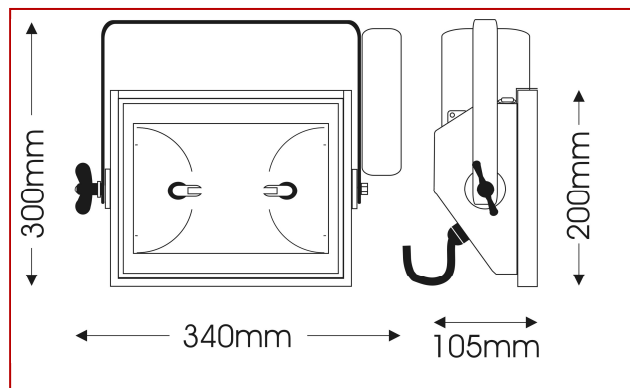

Mechanical specifications

Paint/Finish	black/silver/white epoxy powder paint
Lamp House Construction	1-compartment, moulded steel-sheet
Reflector	asymmetrical, 99% pure aluminium
Mounting & suspension	steel stirrup with 12mm centre hole and DIN mounting holes
Weight/Packed weight	3,6kg / 5,3kg
Packed volume	0.069m³
Filter cut size	244 x 195mm
Accessory runners	3 slots
Safety glass	included
Colour frame	metal, 244 x 195mm supplied
Lamp access	front access

Operational specifications

Positional adjustment	tilt lock on one side

Lamp types

70W	CDM-TD 70/830 Rx7S 3000K 15.000 hrs
70W	CDM-TD 70/942 Rx7S 4200K 15.000 hrs

LDR recommends Philips lamps

Accessories

Lamps	see above
Spare metal colour frame	■ 20100121 □ 20100121B ■ 20100121C
Safety guard	20100220
Spare clear safety glass	20101420
4-leaf barndoor	■ 20100420 □ 20100420B ■ 20100420C □■ 20100420D ■■ 20100420E
Hook clamp	20100900
Alu-grip clamp	20101100
Safety bond	20101200
Electrical adapter	see separate literature
Mechanical track adapter	see separate literature

Photometric data

		CDM-TD 70								
Horizontal										
Beam dia.	3,2	4,9	6,5	8,1	9,7	11,3	13	14,6	m	
lux	450	200	113	72	50	37	29	23		
Distance	2	3	4	5	6	7	8	9	m	
Vertical										
Beam dia.	1,9	2,8	3,7	4,7	5,6	6,5	7,5	8,4	m	
lux	660	294	165	106	74	54	42	33		
Distance	2	3	4	5	6	7	8	9	m	

LUCI DELLA RIBALTA PROFESSIONAL LIGHTING PRODUCTS

rima® S70

70W

discharge symmetric floodlight

part number: ■ 10076060 □ 10076061 ■ 10076062

Stylish and high specification 70W symmetrical discharge floodlight, ideal for usage in all those architectural, display and retail areas applications where a powerful yet low consumption and long lasting beam of light is required.

The unit is supplied with an electronic ballast unit. A safety glass, a colour frame and 1.5m mains cable are included in standard delivery. Available to special order in any colour from the RAL range.

Luci della Ribalta srl
Via Berna 14
46042 Castel Goffredo (MN), Italy
tel: +39 0376 771777
fax: +39 0376 772140
www.ldr.it info@ldr.it

issue: ap ©2008. LDR reserves the right to alter the specification without prior notice.