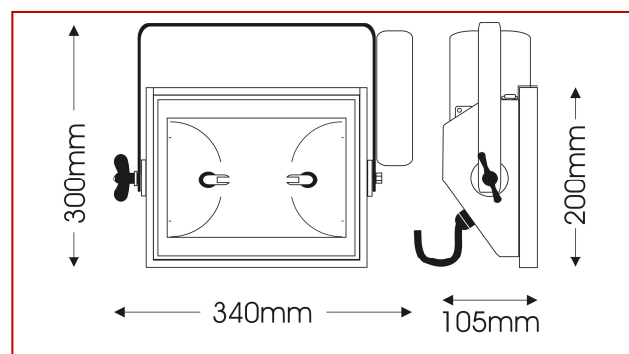

Paint/Finish	black/silver/white epoxy powder paint
Lamp House Construction	1-compartment, moulded steel-sheet
Reflector	symmetrical, 99% pure aluminium
Mounting & suspension	steel stirrup with 12mm centre hole and DIN mounting holes
Weight/Packed weight	3,6kg / 5,3kg
Packed volume	0.069m³
Filter cut size	244 x 195mm
Accessory runners	3 slots
Safety glass	included
Colour frame	metal, 244 x 195mm supplied
Lamp access	front access

Operational specifications

Positional adjustment	tilt lock on one side

Lamp types

150W	CDM-TD 150/830 RX7S 3000k² 15.000 hrs
150W	CDM-TD 150/942 RX7S 4200k² 15.000 hrs

LDR recommends Phillips lamps

Accessories

Lamps	see above
Spare metal colour frame	■ 20100121 □ 20100121B ■ 20100121C
Safety guard	20100220
Spare clear safety glass	20101420
4-leaf barndoor	■ 20100420 □ 20100420B ■ 20100420C □■ 20100420D ■ 20100420E
Hook clamp	20100900
Alu-grip clamp	20101100
Safety bond	20101200
Electrical adapter	see separate literature
Mechanical track adapter	see separate literature.

Photometric data

CDM-TD 150

Horizontal									
Beam dia.	3.2	4.9	6.5	8.1	9.7	11.3	13	14.6	m
lux	760	338	190	122	84	62	48	38	
Distance	2	3	4	5	6	7	8	9	m

Vertical									
Beam dia.	1.9	2.8	3.7	4.7	5.6	6.5	7.5	8.4	m
lux	1100	483	275	176	122	90	69	54	
Distance	2	3	4	5	6	7	8	9	m

LUCI DELLA RIBALTA PROFESSIONAL LIGHTING PRODUCTS

rima® S150

150W

discharge symmetric floodlight

part number: ■ 10156060 □ 10156061 ■ 10156062

Stylish and high specification 150W symmetrical discharge floodlight, ideal for usage in all those architectural, display and retail areas applications where a powerful yet low consumption and long lasting beam of light is required.

The unit is supplied with an electronic ballast unit. A safety glass, a colour frame and 1.5m mains cable are included in standard delivery. Available to special order in any colour from the RAL range.

Luci della Ribalta
Via berna 14
46042 Castel Goffredo (MN), Italy
tel: +39 0376 771777
fax: +39 0376 772140
www.ldr.it info@ldr.it

Issue: ap ©2008. LDR reserves the right to alter the specification without prior notice.