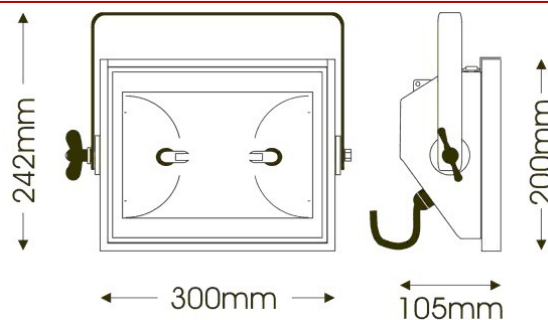

Operational specifications

Working position	max. tilting $\pm 180^\circ$ from vertical
Positional adjustment	tilt lock on one side

Lamp types

200W	K11 R7s 230/240V 3200K 2.000 hrs
300W	K9 R7s 230/240V 3200K 2.000 hrs
500W	K1 R7s 230/240V 3200K 2.000 hrs

LDR recommends Philips lamps

Accessories

Lamps	see above
Spare metal colour frame	■20100121 □20100121B ■20100121C
Clear safety glass	20101420
Safety guard	20100220
4-leaf barndoor	■20100420 □20100420B ■20100420C □■20100420D ■20100420E
Hook clamp	20100900
Safety bond	20101200

For full info on Rima modular system please see Rima S500 no-stirrup data sheet

Photometric data

Horizontal										K1
Beam dia.	3.2	4.9	6.5	8.1	9.7	11.3	13	14.6	16.2	m
lux	913	406	228	146	101	74	57	45	37	
Distance	2	3	4	5	6	7	8	9	10	m

Vertical										
Beam dia.	1.9	2.9	3.8	4.8	5.7	6.7	7.6	8.6	9.5	m
lux	1345	598	336	215	149	110	84	66	54	
Distance	2	3	4	5	6	7	8	9	10	m

LUCI DELLA RIBALTA PROFESSIONAL LIGHTING PRODUCTS

rima® S500 F

200 - 500W

symmetric floodlight

part number: ■ 10506060 □ 10506061 ■ 10506062

New, stylish and high specification 500W symmetric floodlights, ideal for all applications where a wide, even wash of light is required. Improved design prevents any light spill.

Rima S500F is designed for usage as single module flood, and is delivered complete with colour frame and 1.5m mains cable.

Available to special order with extended front chassis for longer gel life.

Luci della Ribalta srl
Via Berna 14
46042 Castel Goffredo (MN), Italy
tel: +39 0376 771777
fax: +39 0376 772140
www.ldr.it info@ldr.it

issue: ap ©2008. LDR reserves the right to alter the specification without prior notice.