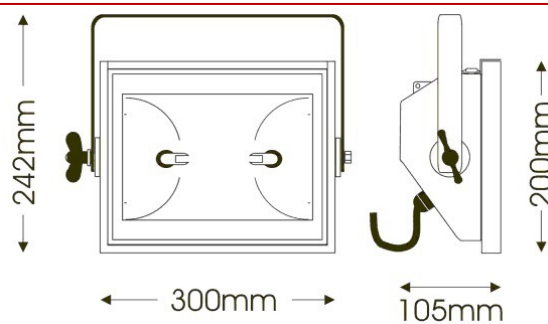

Operational specifications

Working position	max. tilting $\pm 180^\circ$ from vertical
Positional adjustment	tilt lock on one side

Lamp types

160W	Plusline ES Small R7s 230V 3100lm 2.000 hrs
240W	Plusline ES Small R7s 230V 4900lm 2.000 hrs
400W	Plusline ES Small R7s 230V 8700lm 2.000 hrs

LDR recommends Philips lamps

Accessories

Lamps	see above
Spare metal colour frame	■20100121 □20100121B ■20100121C
Clear safety glass	20101420
Safety guard	20100220
4-leaf barndoor	■20100420 □20100420B ■20100420C □■20100420D ■20100420E
Hook clamp	20100900
Safety bond	20101200

For full info on Rima modular system please see Rima S500 no-stirrup data sheet

Photometric data

Horizontal										K1
Beam dia.	3.2	4.9	6.5	8.1	9.7	11.3	13	14.6	16.2	m
lux	913	406	228	146	101	74	57	45	37	
Distance	2	3	4	5	6	7	8	9	10	m

Vertical										
Beam dia.	1.9	2.9	3.8	4.8	5.7	6.7	7.6	8.6	9.5	m
lux	1345	598	336	215	149	110	84	66	54	
Distance	2	3	4	5	6	7	8	9	10	m

LUCI DELLA RIBALTA PROFESSIONAL LIGHTING PRODUCTS

rima® S500 F

200 - 500W

symmetric floodlight

part number: ■ 10506060 □ 10506061 ■ 10506062

New, stylish and high specification 500W symmetric floodlights, ideal for all applications where a wide, even wash of light is required. Improved design prevents any light spill.

Rima S500F is designed for usage as single module flood, and is delivered complete with colour frame and 1.5m mains cable.

Available to special order with extended front chassis for longer gel life.

Luci della Ribalta srl
Via Berna 14
46042 Castel Goffredo (MN), Italy
tel: +39 0376 771777
fax: +39 0376 772140
www.ldr.it info@ldr.it

issue: ap ©2010. LDR reserves the right to alter the specification without prior notice.