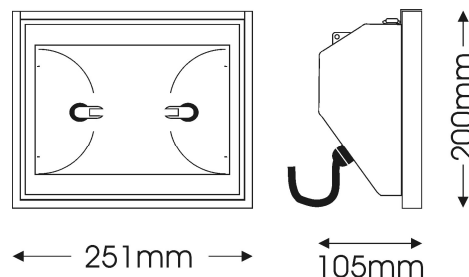

Operational specifications

Working position	max. tilting $\pm 180^\circ$ from vertical
Positional adjustment	tilt lock on one side when mounted in batten

Lamp types

200W	K11 R7s 230/240V 3200K 2.000 hrs
300W	K9 R7s 230/240V 3200K 2.000 hrs
500W	K1 R7s 230/240V 3200K 2.000 hrs

LDR recommends Philips lamps

Accessories

Lamps	see above	
Spare metal colour frame	■20100121 □20100121B ■20100121C	
3-leaf barndoor	■20100620 □20100620B ■20100620C □■20100620D ■20100620E	
2-leaf barndoor	■20100520 □20100520B ■20100520C □■20100520D ■20100520E	
Clear safety glass	20101420 Safety guard	20100220
Kit for square mounting	20101920	
Stirrup kit 1 Rima	20102621 Kit linear mounting 2 Rima	20102622
Kit linear mounting 3 Rima	20102623 Kit linear mounting 4 Rima	20102624
Hook clamp	20100900 Safety bond	20101200

Photometric data

Horizontal											K1
Beam dia.	3.2	4.9	6.5	8.1	9.7	11.3	13	14.6	16.2	m	
lux	913	406	228	146	101	74	57	45	37		
Distance	2	3	4	5	6	7	8	9	10	m	

Vertical										
Beam dia.	1.9	2.9	3.8	4.8	5.7	6.7	7.6	8.6	9.5	m
lux	1345	598	336	215	149	110	84	66	54	
Distance	2	3	4	5	6	7	8	9	10	m

LUCI DELLA RIBALTA PROFESSIONAL LIGHTING PRODUCTS

rima® S500 no stirrup

200 - 500W

symmetric floodlight

part number: ■ 10506160 □ 10506161 ■ 10506162

New, stylish and high specification 500W symmetric floodlights, ideal for all applications where a wide, even wash of light is required.

The modular design enables several units to be coupled together to form a single compartment or square batten. Improved design prevents any light spill. A colour frame and 1.5m mains cable are supplied as a standard whereas a large choice of accessories is available as optional extras.

Available to special order with extended front chassis for longer gel life.

Luci della Ribalta srl
Via Berna 14
46042 Castel Goffredo (MN), Italy
tel: +39 0376 771777
fax: +39 0376 772140
www.ldr.it info@ldr.it

issue: ap ©2008. LDR reserves the right to alter the specification without prior notice.