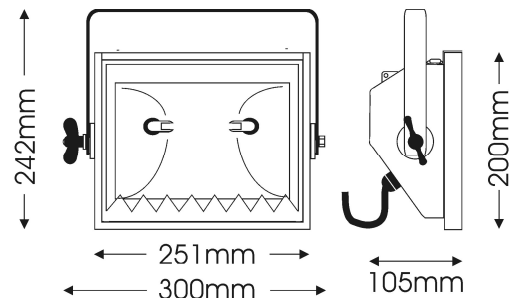

Operational specifications

Working position	max. tilting $\pm 180^\circ$ from vertical
Positional adjustment	tilt lock on one side

Lamp types

160W	Plusline ES Small R7s 230V 3100lm 2.000 hrs
240W	Plusline ES Small R7s 230V 4900lm 2.000 hrs
400W	Plusline ES Small R7s 230V 8700lm 2.000 hrs

LDR recommends Philips lamps

Accessories

Lamps	see above
Spare metal colour frame	■20100120 □20100120B ■20100120C
Spare clear safety glass	20101420
Safety guard	20100220
4-leaf barndoor	■20100420 □20100420B ■20100420C □■20100420D ■■20100420E
Hook clamp	20100900
Safety bond	20101200

For full info on Rima modular system please see **Rima A500 Pro no-stirrup data sheet**

Photometric data

Horizontal	ES400									
Beam dia.	3.1	4.7	6.3	7.8	9.4	10.9	12.5	14.1	15.6	m
lux	1585	704	396	254	176	129	99	78	63	
Distance	2	3	4	5	6	7	8	9	10	m

Vertical										
Beam dia.	1.9	2.9	3.8	4.8	5.7	6.7	7.6	8.6	9.5	m
lux	2151	956	538	344	239	176	134	106	86	
Distance	2	3	4	5	6	7	8	9	10	m

LUCI DELLA RIBALTA PROFESSIONAL LIGHTING PRODUCTS

rima® A500 F Pro

200 - 500W

asymmetric floodlight

part number: ■ 10516050 □ 10516051 ■ 10516052

New, stylish and high specification 500W asymmetrical floodlights, ideal for professional usage in all cyclorama-type lighting applications. Rima A500F Pro is designed for usage as single module flood, but a large choice of different models and accessories is available for the creation of multiple rows or square-battens. Rima A500F Pro is delivered complete with colour frame, single microswitch interlock for safe lamp replacement, safety glass and 1.5m mains cable.

Available to special order with extended front chassis for longer gel life.

Luci della Ribalta srl
Via Berna 14
46042 Castel Goffredo (MN), Italy
tel: +39 0376 771777
fax: +39 0376 772140
www.ldr.it info@ldr.it

Issue: ap ©2010. LDR reserves the right to alter the specification without prior notice.