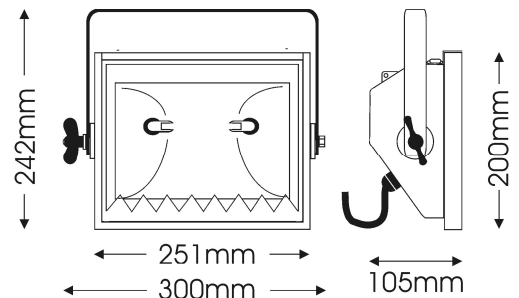

Operational specifications

Working position	max. tilting $\pm 180^\circ$ from vertical
Positional adjustment	tilt lock on one side

Lamp types

200W	K11 R7s 230/240V 3200K 2.000 hrs
300W	K9 R7s 230/240V 3200K 2.000 hrs
500W	K1 R7s 230/240V 3200K 2.000 hrs

LDR recommends Philips lamps

Accessories

Lamps	see above
Spare metal colour frame	■20100120 □20100120B ■20100120C
Spare clear safety glass	20101420
Safety guard	20100220
4-leaf barndoor	■20100420 □20100420B ■20100420C □■20100420D ■■20100420E
Hook clamp	20100900
Safety bond	20101200

For full info on Rima modular system please see **Rima A500 Pro no-stirrup data sheet**

Photometric data

Horizontal										K1
Beam dia.	3.1	4.7	6.3	7.8	9.4	10.9	12.5	14.1	15.6	m
lux	1585	704	396	254	176	129	99	78	63	
Distance	2	3	4	5	6	7	8	9	10	m

Vertical										
Beam dia.	1.9	2.9	3.8	4.8	5.7	6.7	7.6	8.6	9.5	m
lux	2151	956	538	344	239	176	134	106	86	
Distance	2	3	4	5	6	7	8	9	10	m

LUCI DELLA RIBALTA PROFESSIONAL LIGHTING PRODUCTS

rima® A500 F Pro

200 - 500W

asymmetric floodlight

part number: ■ 10516050 □ 10516051 ■ 10516052

New, stylish and high specification 500W asymmetrical floodlights, ideal for professional usage in all cyclorama-type lighting applications. Rima A500F Pro is designed for usage as single module flood, but a large choice of different models and accessories is available for the creation of multiple rows or square-battens. Rima A500F Pro is delivered complete with colour frame, single microswitch interlock for safe lamp replacement, safety glass and 1.5m mains cable.

Available to special order with extended front chassis for longer gel life.

Luci della Ribalta srl
Via Berna 14
46042 Castel Goffredo (MN), Italy
tel: +39 0376 771777
fax: +39 0376 772140
www.ldr.it info@ldr.it

Issue: ap ©2008. LDR reserves the right to alter the specification without prior notice.