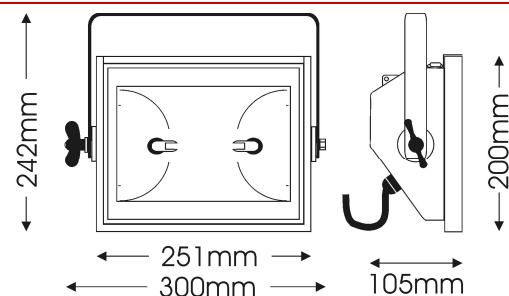

Operational specifications

Working position	max. tilting $\pm 180^\circ$ from vertical
Positional adjustment	tilt lock on one side

Lamp types

200W	K11 R7s 230/240V 3200K 2.000 hrs
300W	K9 R7s 230/240V 3200K 2.000 hrs
500W	K1 R7s 230/240V 3200K 2.000 hrs

LDR recommends Philips lamps

Accessories

Lamps	see above
Spare metal colour frame	■20100121 □20100121B ■20100121C
Clear safety glass	20101420
Safety guard	20100220
4-leaf barndoor	■20100420 □20100420B ■20100420C □■20100420D ■20100420E
Hook clamp	20100900
Safety bond	20101200

For full info on Rima modular system please see **Rima S500 Pro no-stirrup data sheet**

Photometric data

Horizontal	K1									
Beam dia.	3.2	4.9	6.5	8.1	9.7	11.3	13	14.6	16.2	m
lux	913	406	228	146	101	74	57	45	37	
Distance	2	3	4	5	6	7	8	9	10	m

Vertical										
Beam dia.	1.9	2.9	3.8	4.8	5.7	6.7	7.6	8.6	9.5	m
lux	1345	598	336	215	149	110	84	66	54	
Distance	2	3	4	5	6	7	8	9	10	m

LUCI DELLA RIBALTA PROFESSIONAL LIGHTING PRODUCTS

rima® S500 F Pro

200 - 500W

symmetric floodlight

part number: ■10516060 □10516061 ■10516062

New, stylish and high specification 500W symmetric floodlights, ideal for all applications where a wide, even wash of light is required. Improved design prevents any light spill.

Rima S500F Pro is designed for usage as single module flood, and is delivered complete with colour frame, a single microswitch interlock for safe lamp replacement, a safety glass and 1.5m mains cable, whereas a large choice of accessories is available as optional extras.

Available to special order with extended front chassis for longer gel life.

Luci della Ribalta srl
Via Berna 14
46042 Castel Goffredo (MN), Italy
tel: +39 0376 771777
fax: +39 0376 772140
www.ldr.it info@ldr.it

issue: ap ©2008. LDR reserves the right to alter the specification without prior notice.