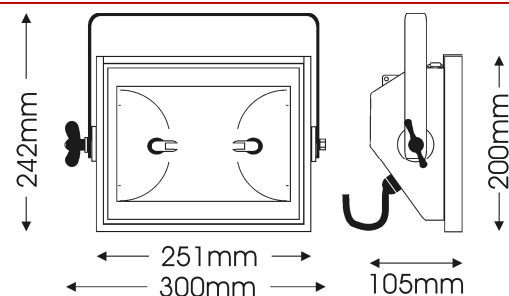

Operational specifications

Working position	max. tilting $\pm 180^\circ$ from vertical
Positional adjustment	tilt lock on one side

Lamp types

160W	Plusline ES Small R7s 230V 3100lm 2.000 hrs
240W	Plusline ES Small R7s 230V 4900lm 2.000 hrs
400W	Plusline ES Small R7s 230V 8700lm 2.000 hrs

LDR recommends Philips lamps

Accessories

Lamps	see above
Spare metal colour frame	■20100121 □20100121B ■20100121C
Clear safety glass	20101420
Safety guard	20100220
4-leaf barndoor	■20100420 □20100420B ■20100420C □■20100420D ■20100420E
Hook clamp	20100900
Safety bond	20101200

For full info on Rima modular system please see Rima S500 Pro no-stirrup data sheet

Photometric data

Horizontal		ES400									
Beam dia.		3.2	4.9	6.5	8.1	9.7	11.3	13	14.6	16.2	m
lux		913	406	228	146	101	74	57	45	37	
Distance		2	3	4	5	6	7	8	9	10	m

Vertical											
Beam dia.		1.9	2.9	3.8	4.8	5.7	6.7	7.6	8.6	9.5	m
lux		1345	598	336	215	149	110	84	66	54	
Distance		2	3	4	5	6	7	8	9	10	m

LUCI DELLA RIBALTA PROFESSIONAL LIGHTING PRODUCTS

rima® S500 F Pro

200 - 500W

symmetric floodlight

part number: ■10516060 □10516061 ■10516062

New, stylish and high specification 500W symmetric floodlights, ideal for all applications where a wide, even wash of light is required. Improved design prevents any light spill.

Rima S500F Pro is designed for usage as single module flood, and is delivered complete with colour frame, a single microswitch interlock for safe lamp replacement, a safety glass and 1.5m mains cable, whereas a large choice of accessories is available as optional extras.

Available to special order with extended front chassis for longer gel life.

Luci della Ribalta srl
Via Berna 14
46042 Castel Goffredo (MN), Italy
tel: +39 0376 771777
fax: +39 0376 772140
www.ldr.it info@ldr.it

issue: ap ©2010. LDR reserves the right to alter the specification without prior notice.