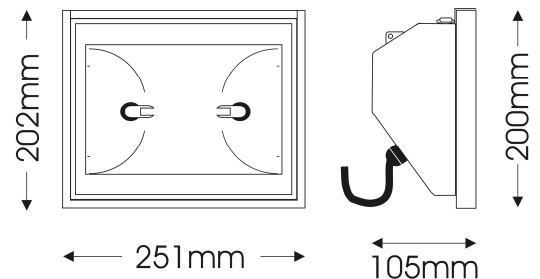

Operational specifications

Working position	max. tilting $\pm 180^\circ$ from vertical
Positional adjustment	tilt lock on one side when mounted in batten

Lamp types

200W	K11 R7s 230/240V 3200K 2.000 hrs
300W	K9 R7s 230/240V 3200K 2.000 hrs
500W	K1 R7s 230/240V 3200K 2.000 hrs

LDR recommends Philips lamps

Accessories

Lamps	see above		
Spare metal colour frame	■20100121	□20100121B	■20100121C
3-leaf barndoor	■20100620	□20100620B	■20100620C
	□■20100620D		■20100620E
2-leaf barndoor	■20100520	□20100520B	■20100520C
	□■20100520D		■20100520E
Clear safety glass	20101420	Safety guard	20100220
Kit for square mounting	20101920		
Stirrup kit 1 Rima	20102621	Kit linear mounting 2 Rima	20102622
Kit linear mounting 3 Rima	20102623	Kit linear mounting 4 Rima	20102624
Hook clamp	20100900	Safety bond	20101200

Photometric data

Horizontal										K1
Beam dia.	3.2	4.9	6.5	8.1	9.7	11.3	13	14.6	16.2	m
lux	913	406	228	146	101	74	57	45	37	
Distance	2	3	4	5	6	7	8	9	10	m

Vertical										
Beam dia.	1.9	2.9	3.8	4.8	5.7	6.7	7.6	8.6	9.5	m
lux	1345	598	336	215	149	110	84	66	54	
Distance	2	3	4	5	6	7	8	9	10	m

LUCI DELLA RIBALTA PROFESSIONAL LIGHTING PRODUCTS

rima® S500 Pro no stirrup

200 - 500W

symmetric floodlight

part number: ■10516160 □10516161 ■10516162

New, stylish and high specification 500W symmetric floodlights, ideal for all applications where a wide, even wash of light is required.

The modular design enables several units to be coupled together to form a single compartment or square batten. Improved design prevents any light spill.

A colour frame, a single microswitch interlock for safe lamp replacement, a safety glass and 1.5m mains cable are supplied as a standard whereas a large choice of accessories is available as optional extras.

Available to special order with extended front chassis for longer gel life.

Luci della Ribalta srl
Via Berna 14
46042 Castel Goffredo (MN), Italy
tel: +39 0376 771777
fax: +39 0376 772140
www.ldr.it info@ldr.it

Issue: ap ©2008. LDR reserves the right to alter the specification without prior notice.