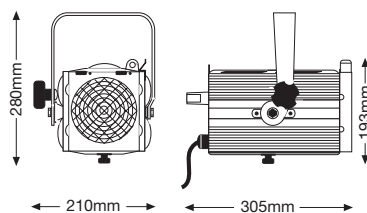

PRODUCT SPECS

- lens type**
120mm dia. Fresnel
- reflector**
55mm dia. glass
- microswitch**
no
- colour frame**
150x150mm
- throw**
2-10m
- beam angle**
7°-60°
- weight**
4kg

COMPATIBLE LAMPS

- M38 GY9.5** 300W 230V/240V 2950°K 2000hrs
- M40 GY9.5** 500W 230V/240V 2950°K 2000hrs
- T18 GY9.5** 500W 230V/240V 3000°K 360hrs
- T25 GY9.5** 500W 230V/240V 3000°K 360hrs
- T26 GY9.5** 650W 230V/240V 3050°K 600hrs
- T27 GY9.5** 650W 230V/240V 3050°K 600hrs

• LDR recommends Philips lamps

Quality yet budget-priced 500W or 650W Fresnel spotlight. It features a slide-focus variable-spread, soft-edged beam which makes it ideal for small, intimate stage areas. Also included as standard are a DIN standard colour frame, safety guard and 1.5m mains cable. Available to special order in any colour from the RAL range.

PHOTOMETRIC DATA

T27

		0,2	0,4	0,5	0,6	0,7	0,9	1,0	1,1	1,2
SPOT	m ∅	0,2	0,4	0,5	0,6	0,7	0,9	1,0	1,1	1,2
	lux	16.600	7.378	4.150	2.656	1.844	1.355	1.038	820	664
	m	2	3	4	5	6	7	8	9	10
FLOOD	m ∅	2,3	3,5	4,6	5,8	6,9	8,1	9,2	10,4	11,5
	lux	3.096	1.376	774	495	344	253	194	153	124
	m	2	3	4	5	6	7	8	9	10