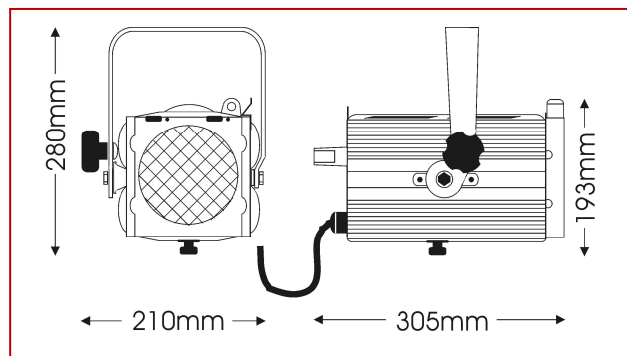

Operational specifications

Focus adjustment	slide focus with control underneath
Working position	max. tilting ±90° from horizontal
Beam Shaping	using barndoor accessory
Positional adjustment	single rim-clamp tilt lock

Lamp types

300W	M38 2950K 2000 hrs
500W	T18 3000K 360 hrs / T25 3000K 360 hrs / M40 2950K 2.000 hrs
650W	T26 3050K 600 hrs / T27 3050K 600 hrs

LDR recommends Philips lamps

Accessories

Spare metal colour frame	■ 20100103	□ 20100103B	■ 20100103C
Spare safety guard	■ 20100203	□ 20100203B	■ 20100203C
4-leaf barndoor	■ 20100303	□ 20100303B	■ 20100303C
	□ 20100303D	■ 20100303E	
Hook clamp	20100900	Alu-grip clamp	20101100
Safety bond	20101200		
Colour scroller Xpress 13	20106013 with mounting plate 20600003		

Photometric data

Spot focus	T27									
Beam dia.	0.2	0.4	0.5	0.6	0.7	0.9	1.0	1.1	1.2	m
lux	24800	11022	6200	3968	2756	2024	1550	1225	992	
Distance	2	3	4	5	6	7	8	9	10	m

Flood focus										
Beam dia.	2.2	3.3	4.4	5.5	6.7	7.8	8.9	10	11.1	m
lux	2148	955	537	344	239	175	134	106	86	
Distance	2	3	4	5	6	7	8	9	10	m

LUCI DELLA RIBALTA PROFESSIONAL LIGHTING PRODUCTS

tempo® pc 650 plus

650W pebble-convex

part number : ■ 10602000 □ 10602001 ■ 10602002

Simple yet high-quality 650W PC spotlight featuring a slide-focus variable-spread beam to offer more definition than the softer Fresnel beam.

Tempo pc650 plus is ideal for close projection in small stage venues and whenever budget is a priority. A colour frame, safety guard and 1.5m mains cable are all included as standard.

Available to special order in any colour from the RAL range

Luci della Ribalta srl
Via Berna 14
46042 Castel Goffredo (MN), Italy
tel: +39 0376 771777
fax: +39 0376 772140
www.ldr.it info@ldr.it

issue: ap ©2008. LDR reserves the right to alter the specification without prior notice.