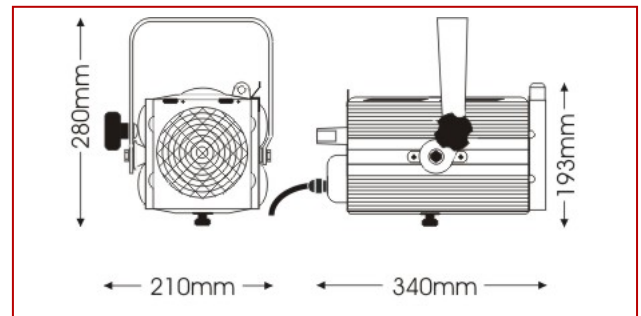

Operational specifications

Focus adjustment	slide focus with control underneath
Working position	max. tilting ±90° from horizontal
Beam Shaping	using barndoor accessory
Positional adjustment	single rim-clamp tilt lock

Lamp types

300W	M38 2950K 2000 hrs
500W	T18 3000K 360 hrs / T25 3000K 360 hrs / M40 2950K 2,000 hrs
650W	T26 3050K 600 hrs / T27 3050K 600 hrs

LDR recommends Philips lamps

Accessories

Spare metal colour frame	■20100103 □20100103B ■20100103C
Spare safety guard	■20100203 □20100203B ■20100203C
4-leaf barndoor	■20100303 □20100303B ■20100303C □■20100303D ■■20100303E
Hook clamp	20100900 Alu-grip clamp 20101100
Safety bond	20101200
Colour scroller Xpress 13	20106013 with mounting plate 20600003

Photometric data

Spot focus	T27									
Beam dia.	0.2	0.4	0.5	0.6	0.7	0.9	1.0	1.1	1.2	m
lux	16600	7378	4150	2656	1844	1355	1038	820	664	
Distance	2	3	4	5	6	7	8	9	10	m

Flood focus

Beam dia.	2.3	3.5	4.6	5.8	6.9	8.1	9.2	10.4	11.5	m
lux	3096	1376	774	495	344	253	194	153	124	
Distance	2	3	4	5	6	7	8	9	10	m

LUCI DELLA RIBALTA PROFESSIONAL LIGHTING PRODUCTS

tempo® f650 Pro

650W fresnel

part number : ■10601200 □10601201 ■10601202

Pro- version of the extremely popular Tempo® f650 Plus, featuring a double-microswitch disconnecter for safe lamp replacement.

Tempo® f650 Pro is a quality yet budget-priced 500W or 650W Fresnel spotlight. It features a slide-focus variable-spread, soft-edged beam which makes it ideal for small, intimate stage areas.

Also included as standard are a DIN standard colour frame, safety guard and 1.5m mains cable.

Luci della Ribalta srl
Via Berna 14
46042 Castel Goffredo (MN), Italy
tel: +39 0376 771777
fax: +39 0376 772140
www.ldr.it info@ldr.it

Issue: ap ©2013. LDR reserves the right to alter the specification without prior notice.