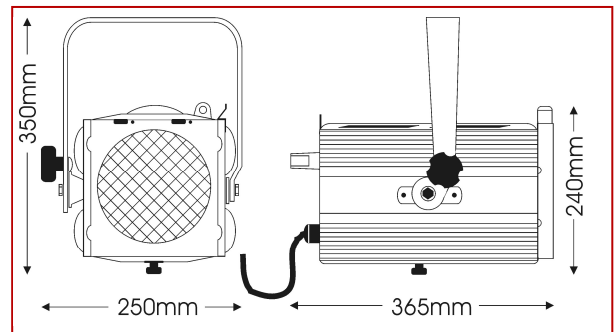

Operational specifications

Focus adjustment	slide focus with control underneath
Working position	max. tilting ±90° from horizontal
Beam Shaping	using barndoor accessory
Positional adjustment	single rim-clamp tilt lock

Lamp types

650W	CP67 3200K 120 hrs / T21 3000K 900 hrs
1000W	CP70 3200K 240 hrs / T19 3050K 900 hrs
1200W	CP90 3200K 240 hrs / T29 3000K 480 hrs

LDR recommends Philips lamps

Accessories

Spare metal colour frame	■20100106 □20100106B ■20100106C
Spare safety guard	■20100206 □20100206B ■20100206C
4-leaf barndoor, aluminium	■20100306 □20100306B ■20100306C □■20100306D ■■20100306E
Hook clamp	20100900
Alu-grip clamp	20101100
Safety bond	20101200
Colour Scroller Xpress 19	20106019 with mounting plate 20600006

Photometric data

Spot focus		CP90									
Beam dia.	1.0	1.1	1.3	1.4	1.5	1.7	1.8	2.0	2.1	m	
lux	4996	3825	3022	2448	2032	1700	1449	1249	1088		
Distance	7	8	9	10	11	12	13	14	15		
Flood focus											
Beam dia.	2.3	3.5	4.6	5.8	6.9	8.1	9.2	10.4	11.5	m	
lux	2440	1084	610	390	271	199	153	120	98		
Distance	2	3	4	5	6	7	8	9	10	m	

LUCI DELLA RIBALTA PROFESSIONAL LIGHTING PRODUCTS

aria® pc1000 plus

650W – 1200W

pebble-convex

part number : ■10802000 □10802001 ■10802002

Compact, high-quality yet budget-priced 650W-1200W PC spotlight producing a variable, well defined beam ranging from 8° to 60°. It's ideal for non professional applications in medium-sized venues.

Features include slide-focus mechanism and DIN standard 185x185mm accessories, which can be interchanged with most major manufacturers' accessories.

A colour frame, safety guard and 1.5m mains cable are all included as standard.

Luci della Ribalta srl
Via Berna 14
46042 Castel Goffredo (MN), Italy
tel: +39 0376 771777
fax: +39 0376 772140
www.ldr.it info@ldr.it

issue: ap ©2008. LDR reserves the right to alter the specification without prior notice.