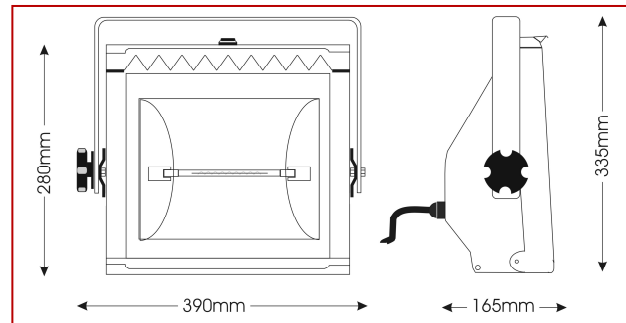

Operational specifications

Working position	max. tilting $\pm 180^\circ$ from vertical
Positional adjustment	tilt lock on one side

Lamp types

625W	P2/10 R7s 230/240V 3200K 150 hrs
1000W	P2/7 R7s 230/240V 3200k 200 hrs
1250W	P2/12 R7s 230/240V 3200K 200 hrs

LDR recommends Philips lamps

Accessories

Lamps	see above
Spare metal colour frame	■20100112 □20100112B ■20100112C
Spare clear safety glass	20101412
4-leaf barndoor	■20100492 □20100492B ■20100492C
3-leaf barndoor	■20100612 □20100612B ■20100612C
2-leaf barndoor	■20100512 □20100512B ■20100512C
Kit for square mounting	20101912
Kit for linear mounting 2/3 Innos	20102612
Kit for linear mounting 4 Innos	20102614
Hook clamp	20100900
Alu-grip clamp	20101100
Safety bond	20101200

Photometric data

Horizontal		P2/7									
Beam dia.		4.0	6.0	8.0	10.0	12.0	14.0	16.0	18.0	20.0	m
lux		4875	2167	1219	750	542	398	305	241	195	
Distance		2	3	4	5	6	7	8	9	10	m

Vertical											
Beam dia.		4.4	6.5	8.7	10.9	13.1	15.3	17.5	19.6	21.8	m
lux		5125	2278	1281	820	569	418	320	253	205	
Distance		2	3	4	5	6	7	8	9	10	m

LUCI DELLA RIBALTA PROFESSIONAL LIGHTING PRODUCTS

inno® S1000

625W - 1250W

symmetric floodlight

part number: ■10806060 □10806061 ■10806062

Also for larger venues, this 1000W symmetric floodlight produces a wide, even wash of light for general lighting purposes. Each unit is complete with a safety glass and a double microswitch interlock for safe lamp replacement. The modular design enables several units to be coupled together to form a compartment batten.

A colour frame, safety glass and 1.5m mains cable is included as a standard.

**To special order also available
with extended front-door**

Luci della Ribalta srl
Via Berna 14
46042 Castel Goffredo (MN), Italy
tel: +39 0376 771777
fax: +39 0376 772140
www.ldr.it info@ldr.it

issue: ap ©2008. LDR reserves the right to alter the specification without prior notice.