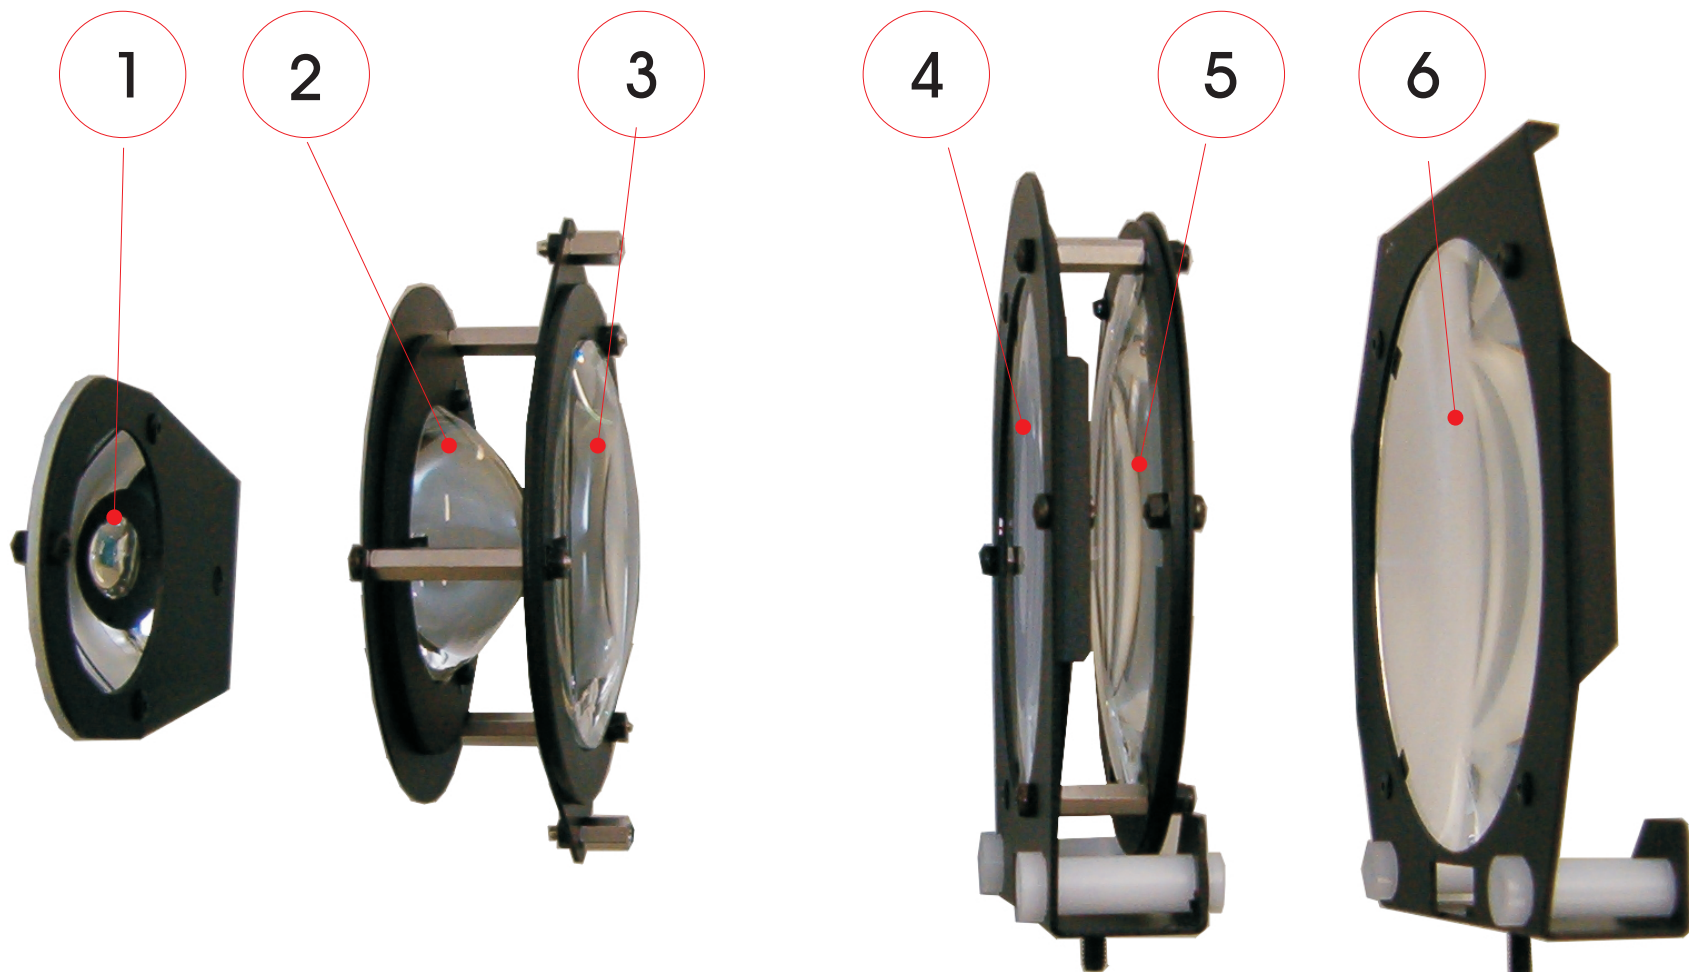

Profiles and followspots optical systems spare parts guide

Issue 3.0 Sept 2011

- 1 GLASS REFLECTOR, code R80SP0068**
- 2 ASPHERICAL LENS, code R80LE6068**
- 3 BCX LENS, code L80LE3100**

- 4 PCX LENS, code R80LE4127**
- 5 PCX LENS, code R80LE4127**
- 6 PCX LENS, code R80LE4150**

- 1 GLASS REFLECTOR, code R80SP0068**
- 2 ASPHERICAL LENS, code R80LE6068**
- 3 BCX LENS, code L80LE3100**

- 4 PCX LENS, code R80LE4127**
- 5 BCX LENS, code R80LE3127**
- 6 PCX LENS, code R80LE4151**

- 1 GLASS REFLECTOR, code R80SP0068**
- 2 ASPHERICAL LENS, code R80LE6068**
- 3 BCX LENS, code L80LE3100**