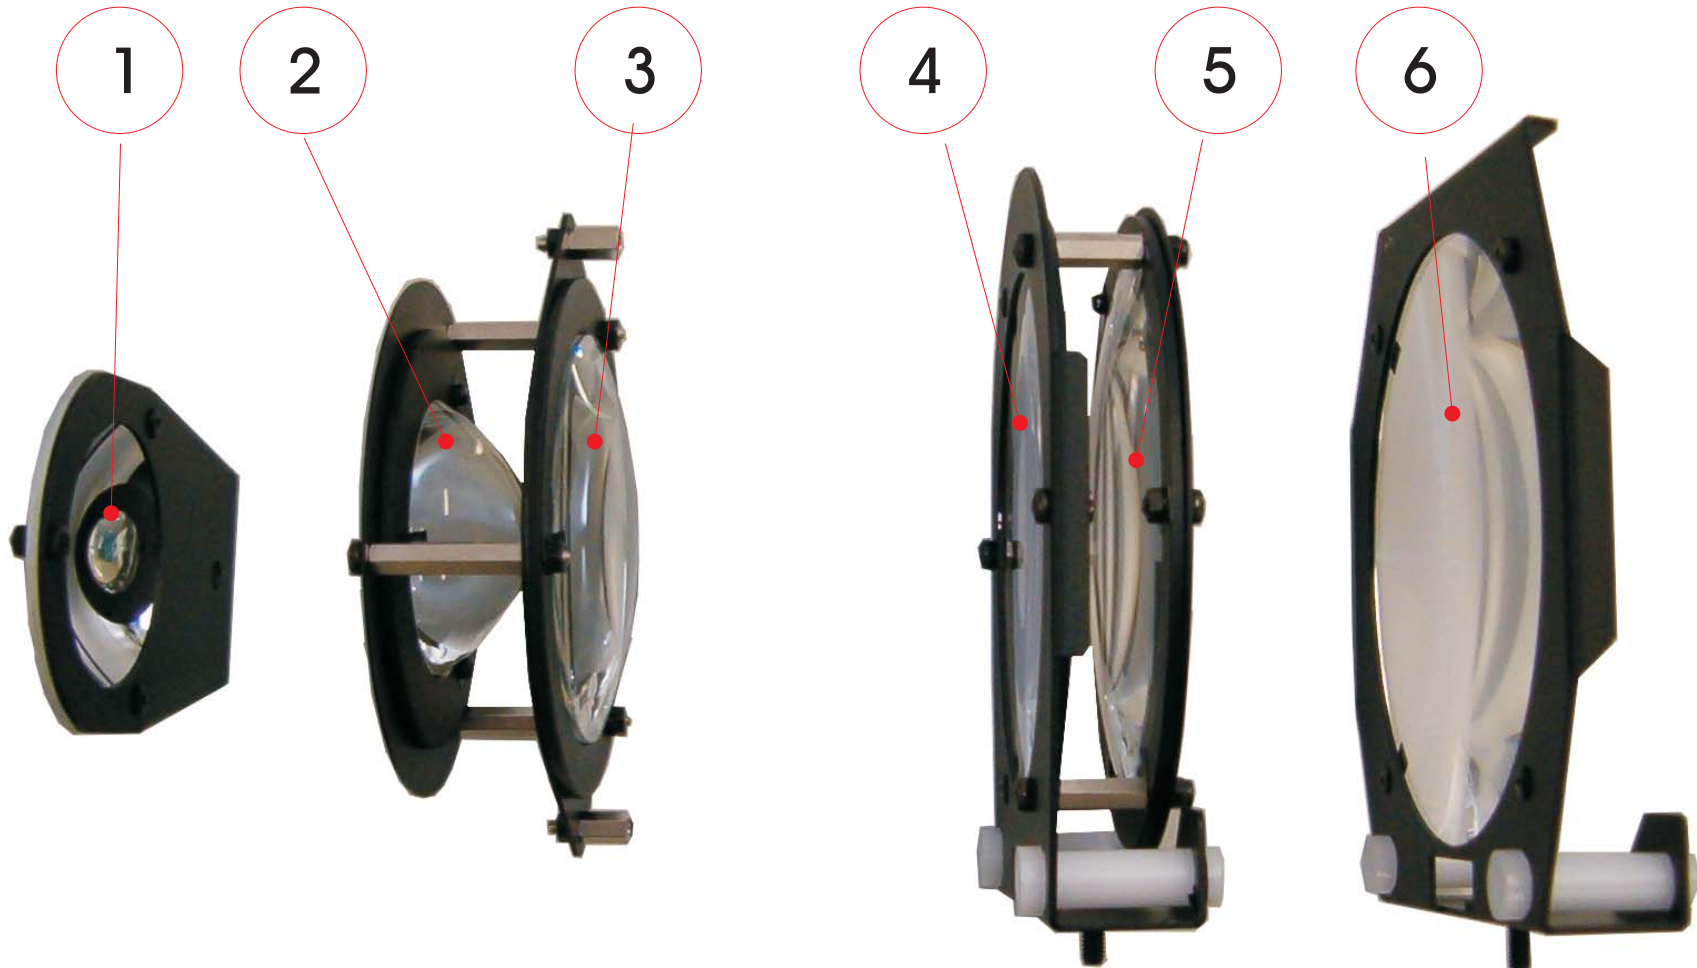

- **1 GLASS REFLECTOR, code L80SP0068**
- **2 ASPHERICAL LENS, code R80LE6068**
- **3 BCX LENS, code L80LE3100**

- **4 PCX LENS, code L80LE4127**
- **5 BCX LENS, code L80LE3127**
- **6 PCX LENS, code R80LE4151**