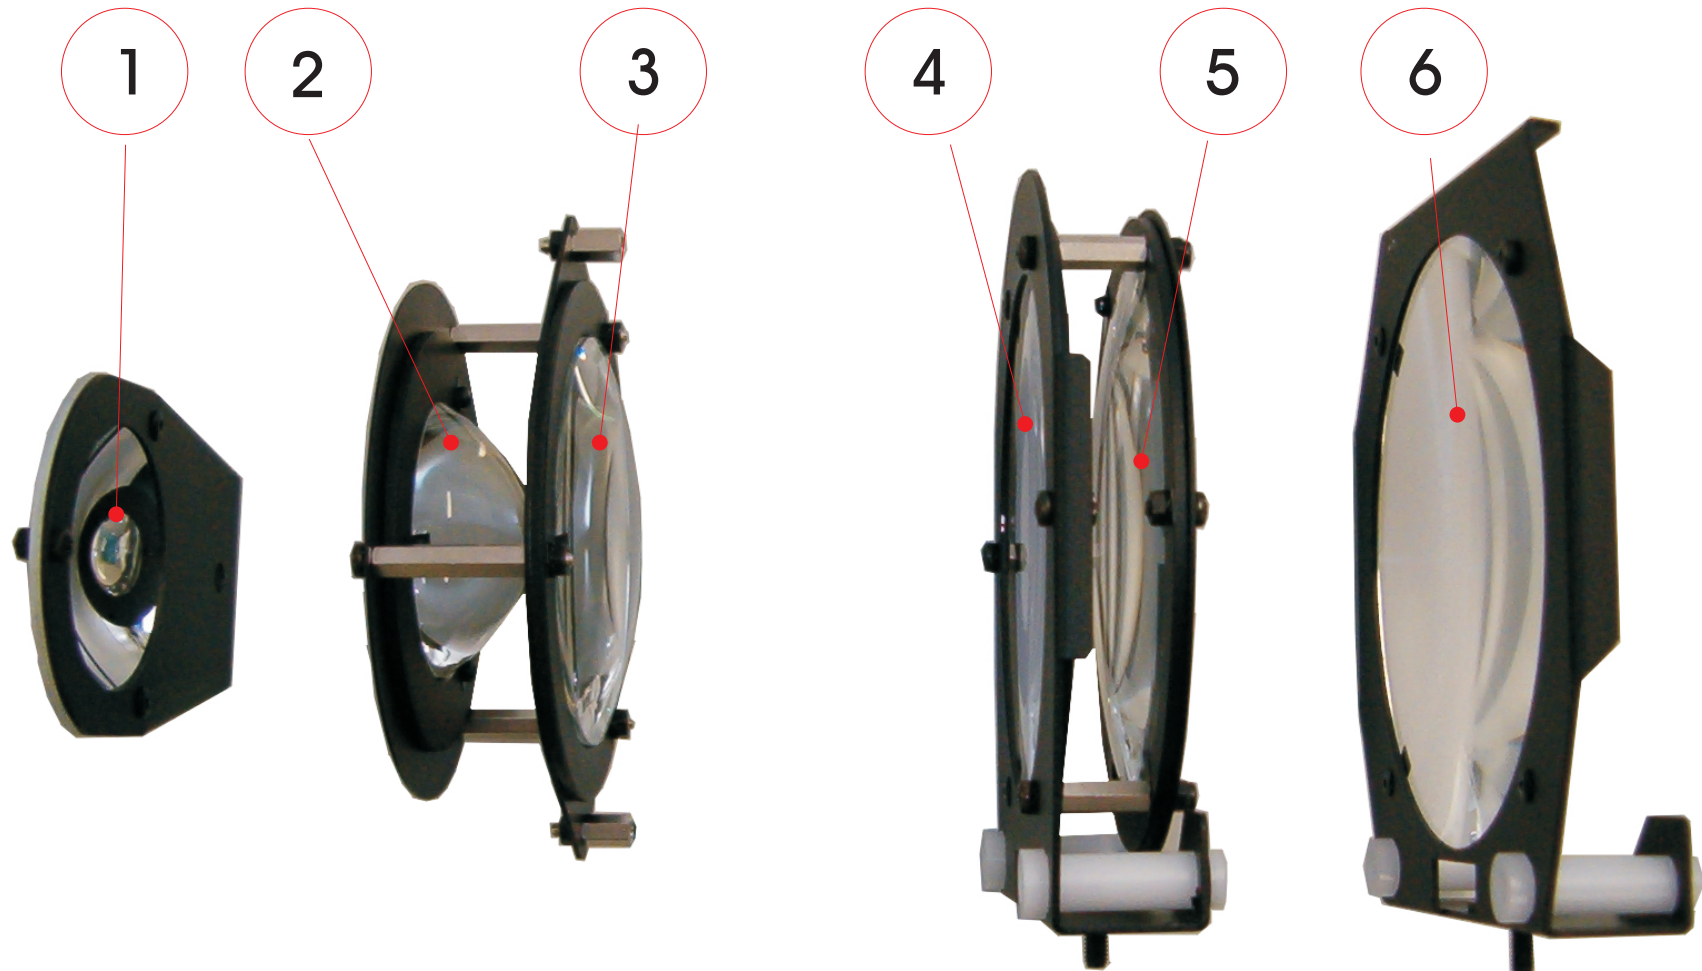

Profiles and followspots optical systems spare parts guide

Issue 3.0 Sept 2011

- 1 GLASS REFLECTOR, code R80SP0068**
- 2 ASPHERICAL LENS, code R80LE6068**
- 3 BCX LENS, code L80LE3100**

- 4 PCX LENS, code R80LE4127**
- 5 PCX LENS, code R80LE4127**
- 6 PCX LENS, code R80LE4150**

- 1 GLASS REFLECTOR, code R80SP0068**
- 2 ASPHERICAL LENS, code R80LE6068**
- 3 BCX LENS, code L80LE3100**

- 4 PCX LENS, code R80LE4127**
- 5 BCX LENS, code R80LE3127**
- 6 PCX LENS, code R80LE4151**

- 1 GLASS REFLECTOR, code R80SP0068**
- 2 ASPHERICAL LENS, code R80LE6068**
- 3 BCX LENS, code L80LE3100**