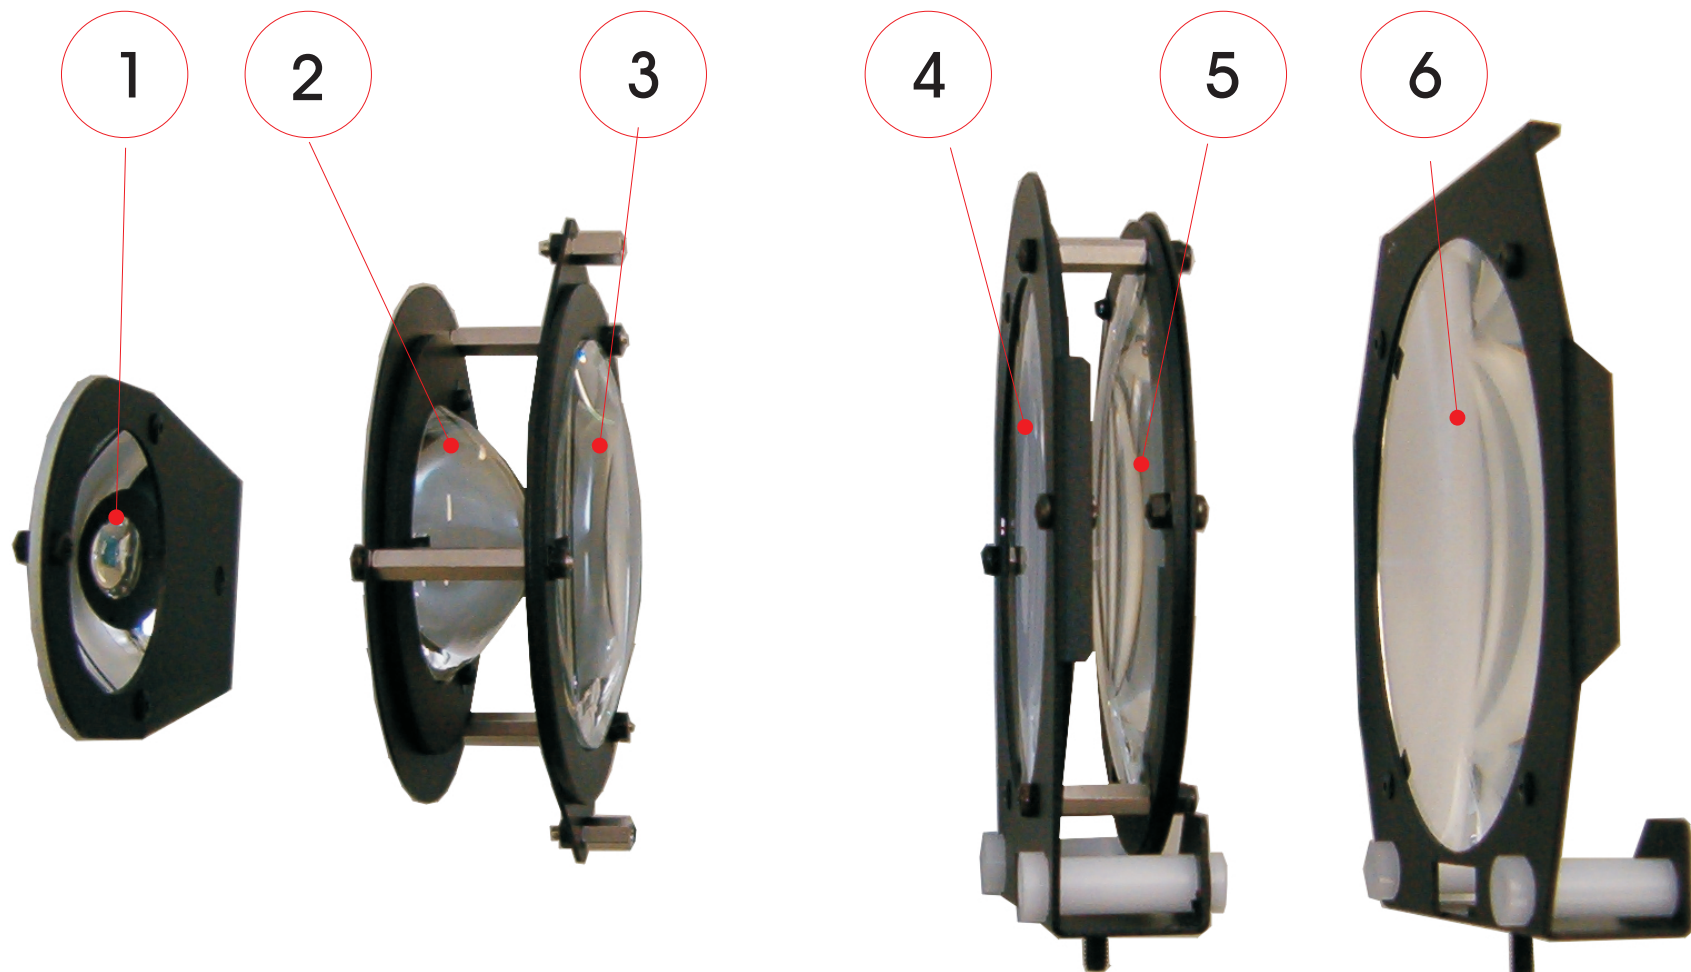

- **1 GLASS REFLECTOR, code L80SP0068**
- **2 ASPHERICAL LENS, code R80LE6068**
- **3 BCX LENS, code L80LE3100**

- **4 PCX LENS, code L80LE4127**
- **5 PCX LENS, code L80LE4127**
- **6 PCX LENS, code R80LE4150**