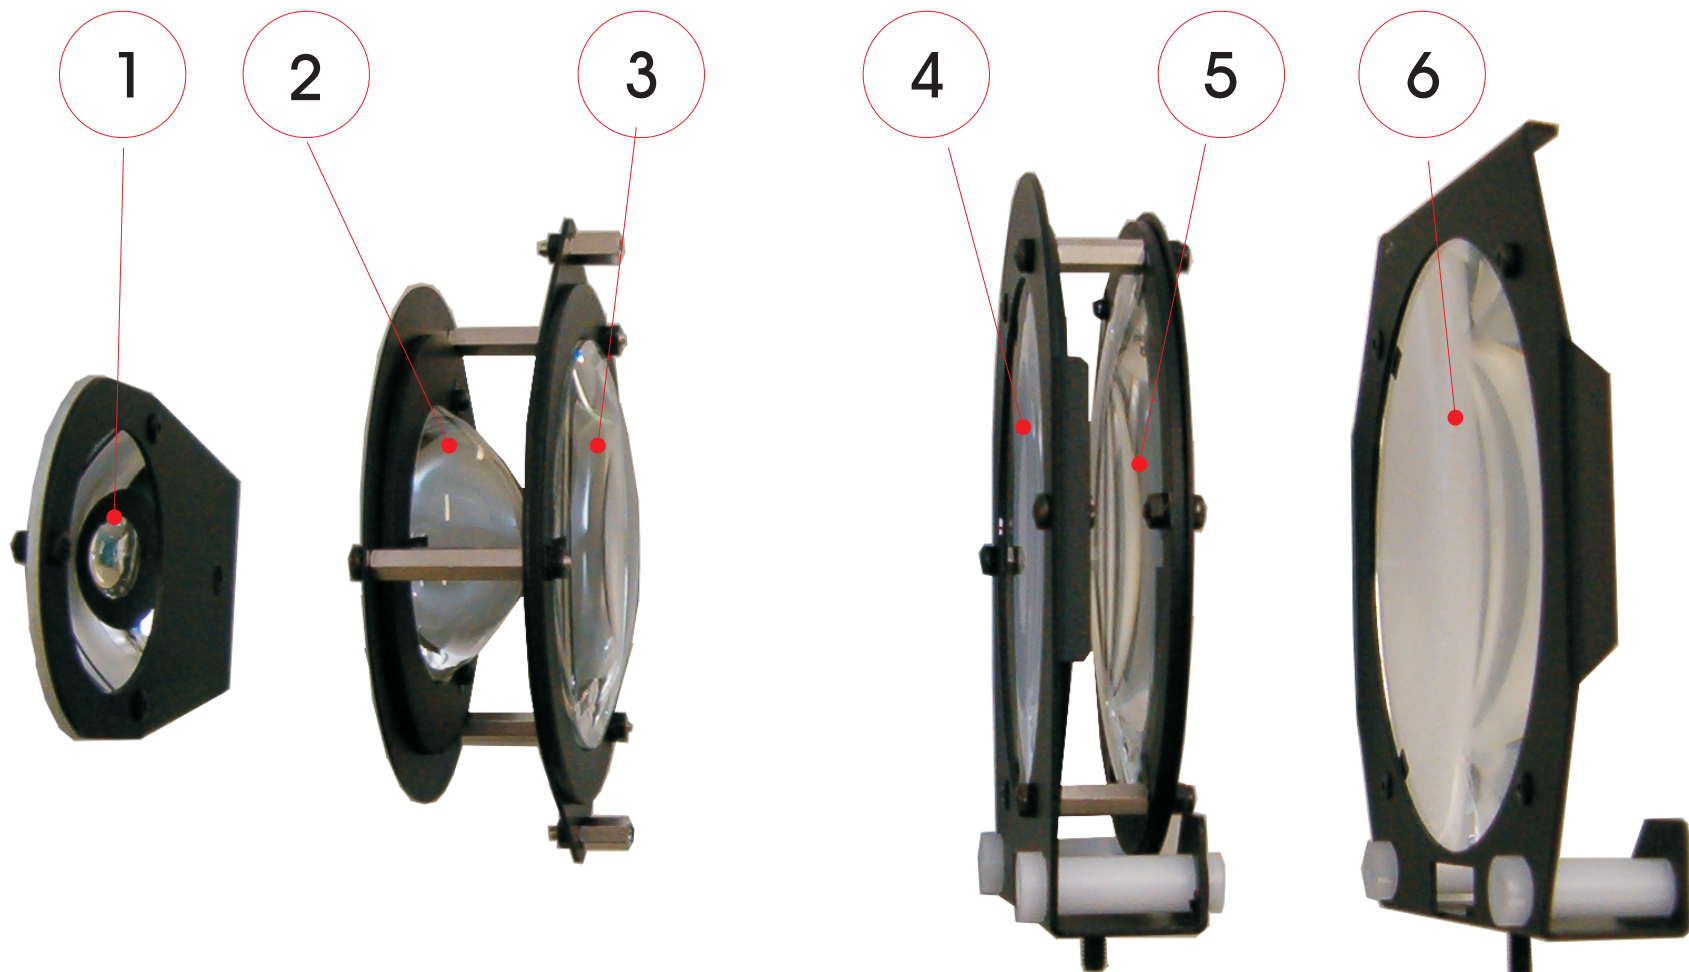

- **1 GLASS REFLECTOR, code R80SP0068**
- **2 ASPHERICAL LENS, code R80LE6068**
- **3 BCX LENS, code L80LE3100**

- **4 PCX LENS, code R80LE4127**
- **5 PCX LENS, code R80LE4127**
- **6 PCX LENS, code R80LE4150**