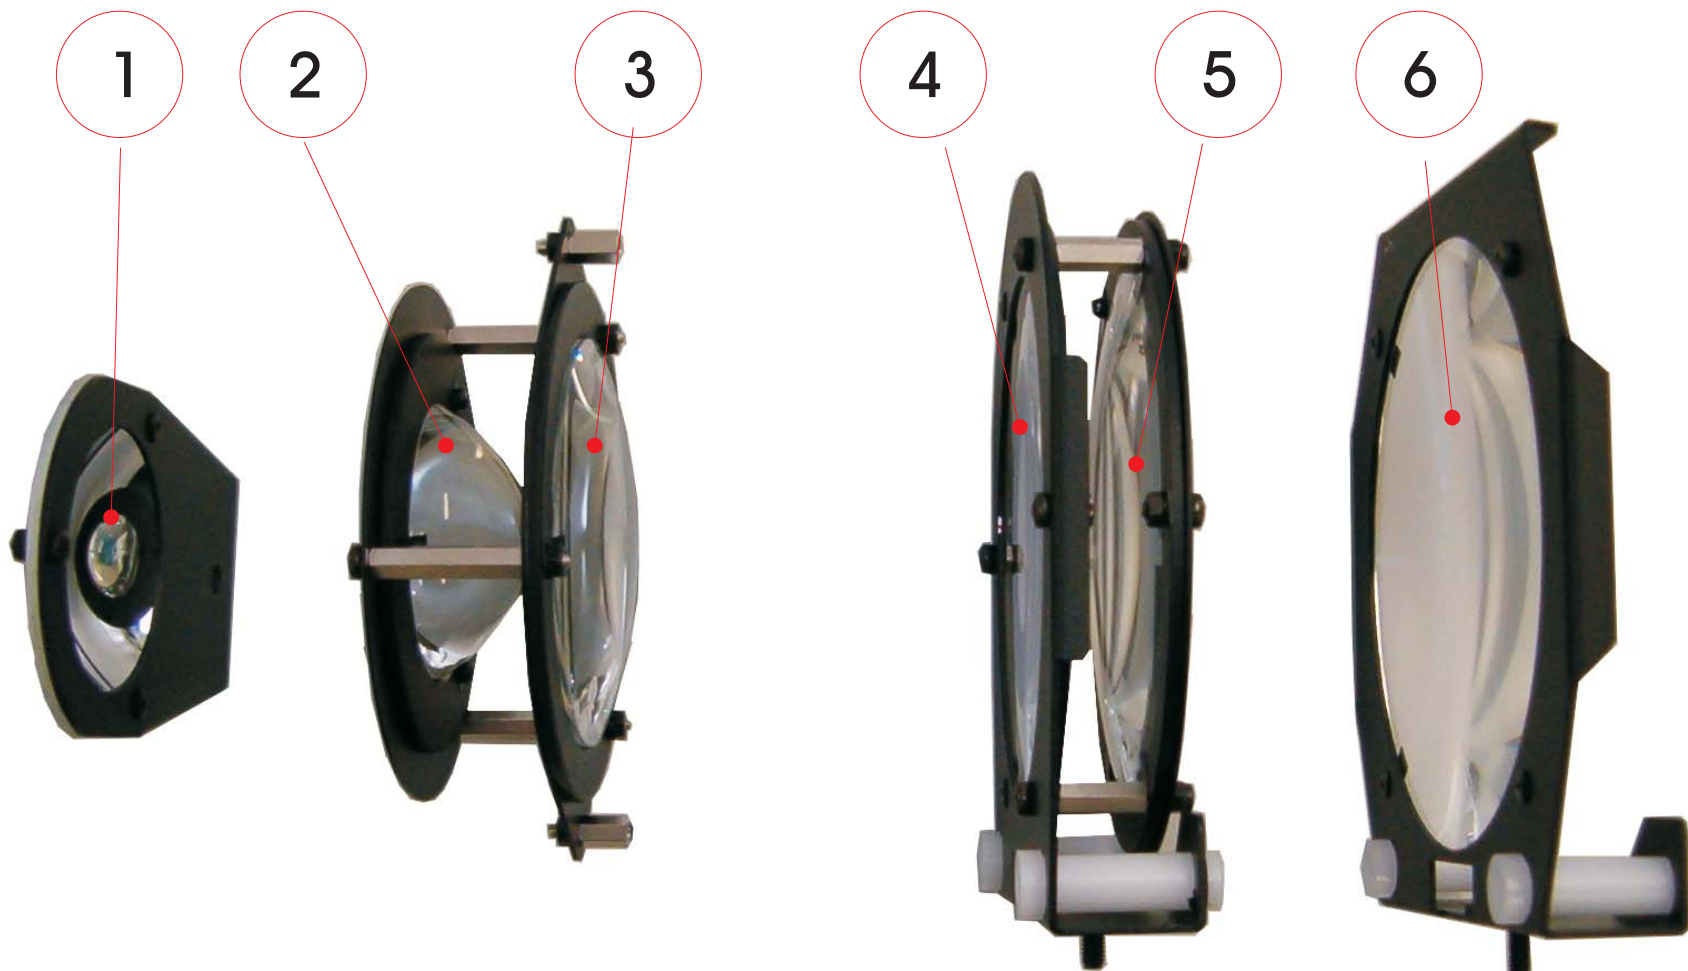

- **1 GLASS REFLECTOR, code L80SP0068**
- **2 ASPHERICAL LENS, code R80LE6068**
- **3 BCX LENS, code L80LE3100**

- **4 PCX LENS, code L80LE4127**
- **5 PCX LENS, code L80LE4127**
- **6 PCX LENS, code R80LE4150**