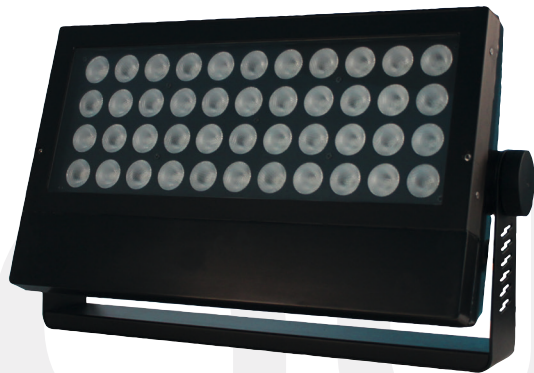

 Squareled

STORM 5 PRO Quadcolor

44x10 W RGBW IP65 Floodlight

Also available in W-DMX version.

Das Lichttechnikhaus Vertriebs GmbH

STORM 5 PRO Quadcolor 44x10 W RGBW IP65 Floodlight

This RGBW LED wash light in its beautiful and slim design is ideal for applications where a maximum of light intensity is desired - in live shows, in television, theater, trade shows, fashion shows or architectural applications.

The Storm 5 includes 44 pieces of high power LEDs, each with 10W and a LED lifetime of over 50,000 hours, at an efficiency of 60lm / W and flickerfree operation (2000Hz scan rate). Available beam angles are 25 and 35 degrees.

In addition to a wide range of saturated colors provides the Storm 5 through its RGBW LED combination the full range of pastel shades and brilliant white light in a specific lighting condition with unique brightness.

The Storm 5 is characterized by its IP65 protection class full outdoor capable. An indoor version with protection class IP20 is also available.

TECHNICAL DATA

- » Easy multi fixture hanging system
- » More than 50,000 hours for the LED light source
- » 1/3/4/5/10/14/15 DMX channels
- » 16 Bit Dimmer
- » DMX Mode / Master-slave mode
- » Diecasting heatsink, with low noise fans
- » With temperature sensor to extend the LED life
- » 2000 Hz LED scan rate
- » Neutrik Powercon IP65 and XLR IP65 connectors
- » also available with wireless DMX