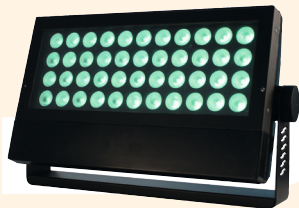

 Squareled

STORM 5 PRO Quadcolor

44x10 W RGBW IP65 Floodlight

Also available in W-DMX version.

Das Lichttechnikhaus Vertriebs GmbH

STORM 5 PRO Quadcolor 44x10 W RGBW IP65 Floodlight

This RGBW LED wash light in its beautiful and slim design is ideal for applications where a maximum of light intensity is desired - in live shows, in television, theater, trade shows, fashion shows or architectural applications.

The Storm 5 includes 44 pieces of high power LEDs, each with 10W and a LED lifetime of over 50,000 hours, at an efficiency of 60lm / W and flickerfree operation (2000Hz scan rate). Available beam angles are 25 and 35 degrees.

In addition to a wide range of saturated colors provides the Storm 5 through its RGBW LED combination the full range of pastel shades and brilliant white light in a specific lighting condition with unique brightness.

The Storm 5 is characterized by its IP65 protection class full outdoor capable. An indoor version with protection class IP20 is also available.

TECHNICAL DATA

- » Easy multi fixture hanging system
- » More than 50,000 hours for the LED light source
- » 1/3/4/5/10/14/15 DMX channels
- » 16 Bit Dimmer
- » DMX Mode / Master-slave mode
- » Diecasting heatsink, with low noise fans
- » With temperature sensor to extend the LED life
- » 2000 Hz LED scan rate
- » Neutrik Powercon IP65 and XLR IP65 connectors
- » also available with wireless DMX