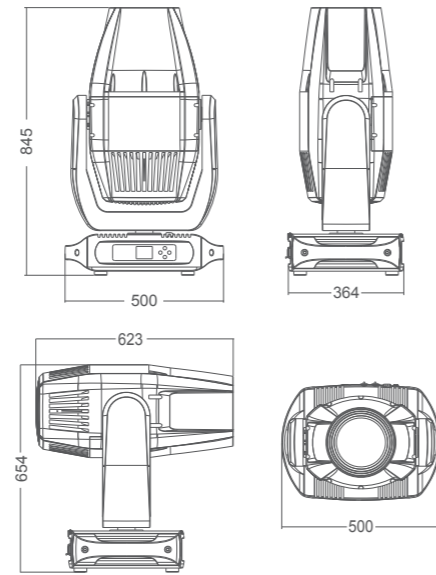

LUX OUTDOOR 1500 PROFILE

Lux Outdoor is a high power LED moving spot + profile, with the super efficient optic system, 1:7 times zoom 7-50°, the Max. output is 71000lx @ 5m; It is the comprehensive full function item, its accurate and efficient motor can provide smooth and precise Pan/tilt movement. It has framing-cutting system can cut out any polygon, and with zoom, focus, prism, color wheel, CMY, rotation gobo wheel, iris, frost can supply high-quality beam colors and gobos. It has equipped with animation wheel which can create dynamic water and dynamic fire effect. Lux Outdoor 1500 PROFILE is design for the outdoor permanent installation, theme park, big scale performance show, landmark building etc.

DIMENSIONS

SPECIFICATIONS

ROTATING GOBO

STATIC GOBO

COLORS

CMY+CTO

Animation Wheel

Framing System

TECHNICAL DATA

PRODUCT	
Light source	1000W
Angle	7°-50°
Max. Power	1300W
Display	On board Control, Custom Mode, 0-25Hz Strobe
Pan/Tilt rotation	540°/270°(8-16bit)
Con Personality	BASIC/29CHS、STANDARD/38CHS、Extend/43CHS
Special	Pan/Tilt movement blackout, User-selectable pan/tilt ranges, gravitation sensor for auto screen positioning
Rotating Gobo	7 Gobos+ White, Gobo-flow effect, Gobo shake, Bi-directional rotation
Static Gobo	8Gobos+White, Gobo-flow effect, Gobo shake
Colors	One color wheel(6 dichroic -filters+ White, Rainbow-flow effect)
CMYK	CMY wheel, Linear CTO function
Prism	One piece of 5 F prisms with bi-directional rotation, Speed adjustable One piece of linear prism with bi-directional rotation, Speed adjustable
Framing system	4 shutter blade; Each blade's angel and direction can be individual controlled, fully blackout; The whole Framing module is ±45°.
Animation Wheel	Bi-directional rotation, Speed adjustable
Iris	5-100% linearly adjustable with macro
Focus	Motorized linear focus
Zoom	Motorized linear Zoom
Frost	1 Frost filter