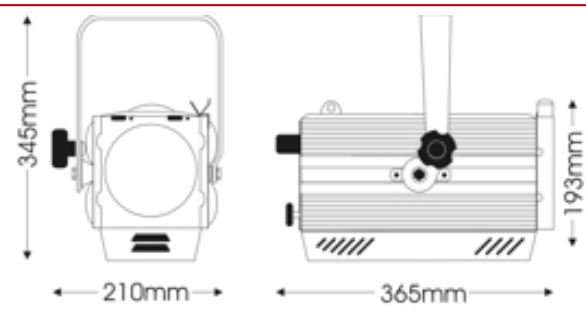

Optical specifications

Optical system	120mm diameter Fresnel lens
LED array	RGBW, round-shaped, replaceable
Rated LED life	50,000 hours at 25°C, maintain 70 % original intensity
Beam colour temperature	Any, from RGBW colour mixing
CRI (Colour Rendering Index)	> 90

Accessories

Spare metal colour frame	■ 20100103 □ 20100103B □ 20100103C
Safety guard	■ 20100203 □ 20100203B □ 20100203C
4-leaf barndoor	■ 20100301 □ 20100301B □ 20100301C
Hook clamp	20100900 Safety bond 20101300
Remoto - software upload	20702072

Photometric data

Spot	* half-peak angle									
Beam dia.*	0.2	0.28	0.33	0.4	0.5	0.6	0.7	0.8	0.9	m
R	3713	1650	928.1	594	412.5	303.1	232	183.3	149	lux
G	6675	2966	1669	1068	741	544	417	329	267	lux
B	225	100	56	36	25	18.4	14.1	11.1	9	lux
W	9125	4056	2281	1460	1014	745	570	451	365	lux
Full	18500	8222	4625	2960	2056	1510	1156	914	740	lux
Distance	2	3	4	5	6	7	8	9	10	m

Flood	* half-peak angle									
Beam dia.*	3.7	5.5	7.3	9.2	11	12.8	14.7	16.5	18.3	m
R	162.5	72.2	40.6	26	18.1	13.3	10.2	8.0	6.5	lux
G	325	144	81	52	36	27	20	16	13	lux
B	12.5	5.6	3.1	2	1.4	1	0.8	0.6	0.5	lux
W	450	200	112.5	72	50	36.7	28.1	22.2	18	lux
Full	875	389	219	140	97	71	55	43	35	lux
Distance	2	3	4	5	6	7	8	9	10	m

LUCI DELLA RIBALTA PROFESSIONAL LIGHTING PRODUCTS

Cetra PC 100 RGBW

120W, 100/260VAC,

DMX512+ RDM

LED pebble convex Luminaire

part # ■ 01102200 □ 01102201 □ 01102202

Stylish, compact and high efficiency RGBW led power source, pebble convex luminaire featuring 120mm diameter Pc lens and DMX/RDM controllable for 16 bit dimming and infinite colour beams.

Cetra is ideal in all those applications where heat and energy saving are a concern. Its attractive design makes it the obvious choice in shop displays, art displays and architectural applications where a theatrical-type luminaire is needed.

A full range of accessories complements the range.

Luci della Ribalta srl
Via Berna 14
46042 Castel Goffredo (MN), Italy
tel: +39 0376 771777
www.ldr.it info@ldr.it

issue: ap ©2019. LDR reserves the right to alter the specification without prior notice.