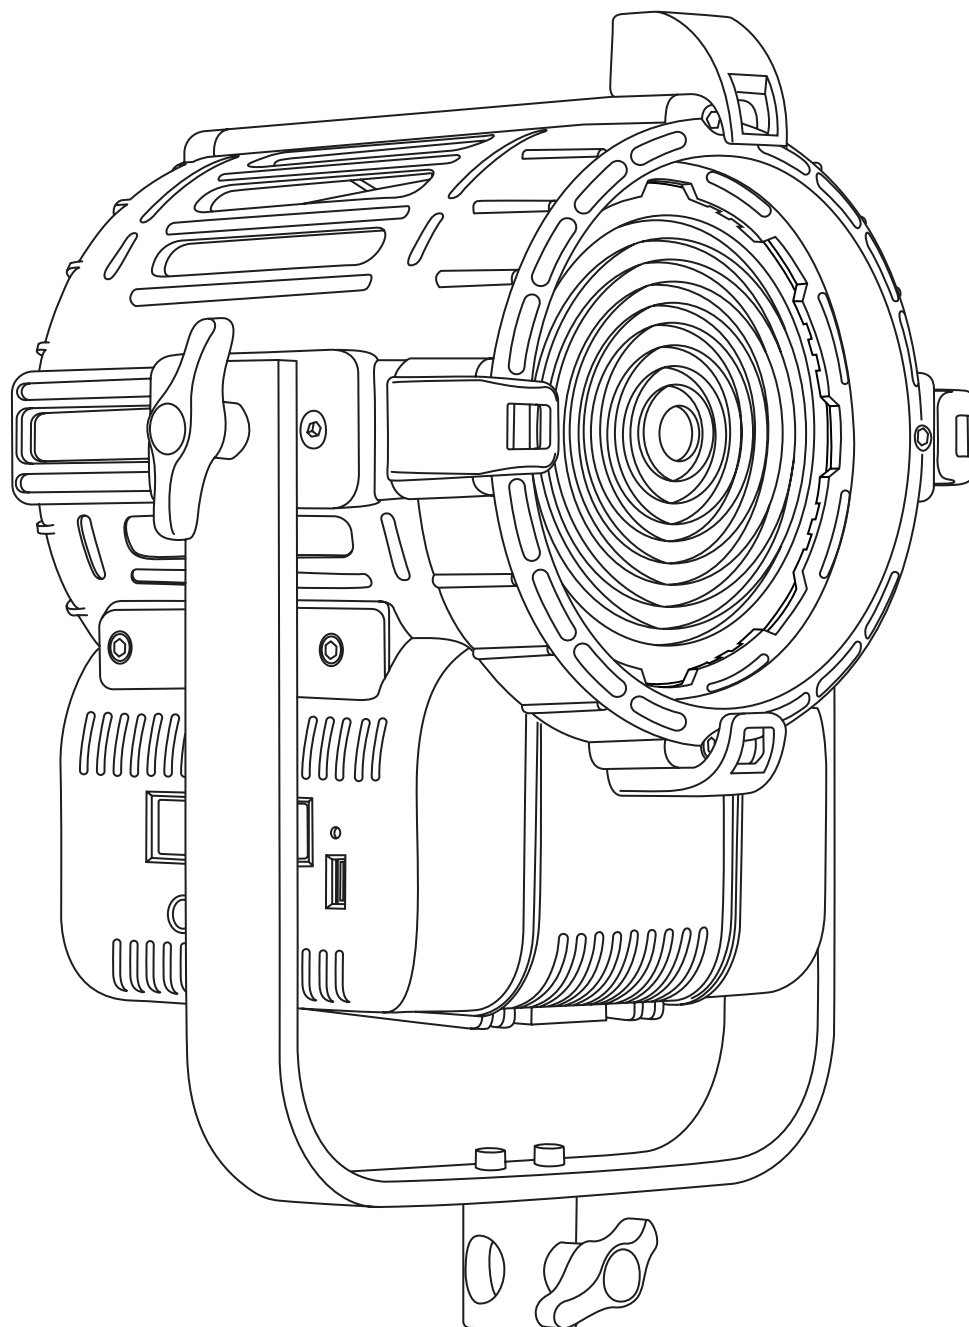

cod. 301 T PRO

**Lupo**  
Made in Italy

**Dayled 1000 PRO**  
**3200 k**

## Technical features

Dimensions	270 x 280 x 300 mm
Weight	5 kg
CRI (Colour Rendering Index)	> 97
LED COB	110 W
Dimmer 0 – 100	included
Dimming curves mode	Linear, Exponential, Logarithmic
Connection for 14.8 V battery with standard XLR 4 pin connector	included
Standard XLR 5 pin connectors to DMX console	included
Watt consumption	110 W
Watt output (equivalent to tungsten)	1000 W
Fresnel lens	150 mm
Colour temperature	tungsten balanced
Voltage AC	90 V – 240 V
Light beam	10° – 60°
Frequency (input)	50/60 Hz
Compliance	CE

## Photometric data

Distance	spot	flood
Lux at 1 m	21000	5200
Lux at 2 m	8300	1150
Lux at 3 m	2850	680
Lux at 5 m	1350	210
Lux at 10 m	300	100

**Lupo**

Made in Italy