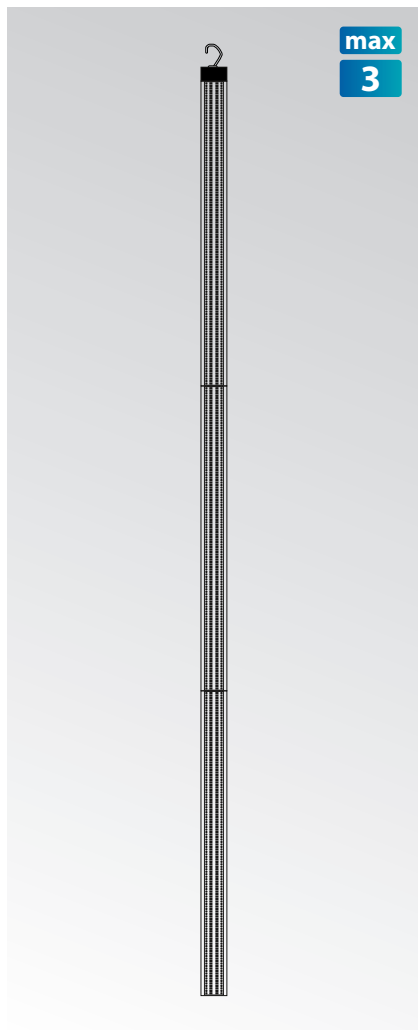

B BRACKET PRO

MAKE THE B BLAST PRO EXTREMELY VERSATILE

B BRACKET PRO + clamp

B BRACKET PRO + baseplate

+ female half connector
NC1-BOB75

+ male half connector
NC1-SCON-PLB

+ clamp

+ baseplate

B BLAST & B BLAST PRO included brackets

Shape bracket

Tilt bracket

Vertical