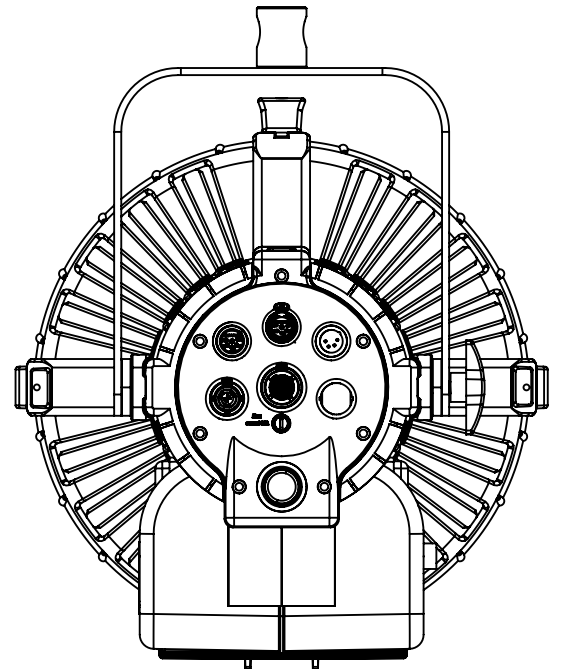

Lupo
Made in Italy

Cod 304 D PRO

DayledPRO 3000
5600 K

Technical Data

Dimensions (mm)	466,5 x 375 x 367 mm
Dimensions (in)	18.3 x 14.7 x 14.4 in
Weight (kg)	8 kg
Weight (lb)	17.6 lb
CRI (Colour Rendering Index)	96
TLCI (Television Lighting Consistency Index)	99
Estimated LED lifetime (L80)	50,000 hours
LED COB	350 W
Dimmer 0 - 100	included
Dimming curves mode	Linear, Exponential, Logarithmic
Connection for 14.8 V battery with standard XLR 4 pin connector (pin 1: negative / pin 4: positive)	included
Standard XLR 5 pin connectors to DMX console	included
Watt consumption	330 W
Watt output (equivalent to tungsten)	3000 W
Fresnel lens	300 mm
Firmware upgrades	through USB port
Colour temperature	5600 K - daylight balanced
Voltage AC	90 V - 240 V
Light beam	10° - 55°
Frequency (input)	50 / 60 Hz
Compliance	CE
Remote control	Bluetooth Long Range / DMX / RDM
Ambient temperature	Max: + 45°C / Min: - 10°C
Power Factor	0.96

Photometric data

Distance	5600 K	
	spot	flood
Lux at 1 m - 3.2 ft	-	-
Lux at 2 m - 6.5 ft	47000	6400
Lux at 3 m - 9.8 ft	21000	3100
Lux at 4 m - 13.1 ft	12000	1800
Lux at 5 m - 16.4 ft	7500	1200

Technical Drawing