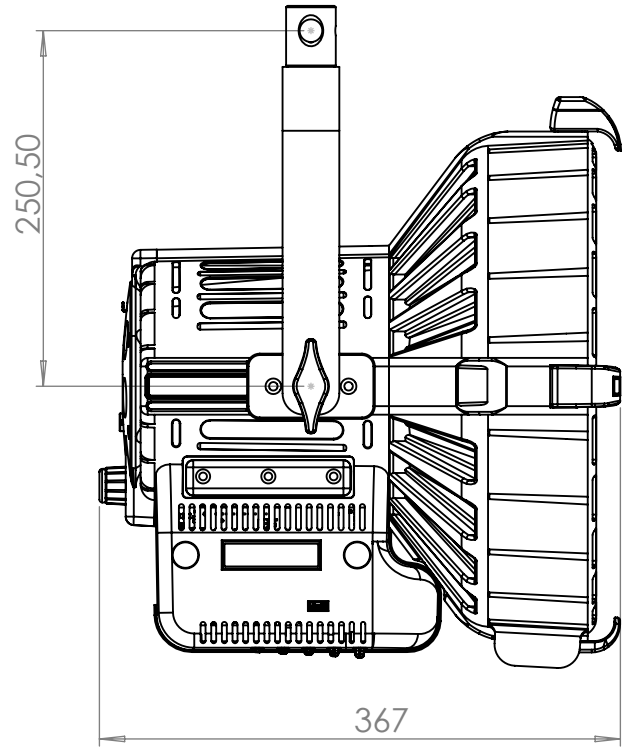

Lupo
Made in Italy

Cod 304 D PRO

DayledPRO 3000
5600 K

Technical Data

Dimensions (mm)	466,5 x 375 x 367 mm
Dimensions (in)	18.3 x 14.7 x 14.4 in
Weight (kg)	8 kg
Weight (lb)	17.6 lb
CRI (Colour Rendering Index)	96
TLCI (Television Lighting Consistency Index)	99
Estimated LED lifetime (L80)	50,000 hours
LED COB	350 W
Dimmer 0 - 100	included
Dimming curves mode	Linear, Exponential, Logarithmic
Connection for 14.8 V battery with standard XLR 4 pin connector (pin 1: negative / pin 4: positive)	included
Standard XLR 5 pin connectors to DMX console	included
Watt consumption	330 W
Watt output (equivalent to tungsten)	3000 W
Fresnel lens	300 mm
Firmware upgrades	through USB port
Colour temperature	5600 K - daylight balanced
Voltage AC	90 V - 240 V
Light beam	10° - 55°
Frequency (input)	50 / 60 Hz
Compliance	CE
Remote control	Bluetooth Long Range / DMX / RDM
Ambient temperature	Max: + 45°C / Min: - 10°C
Power Factor	0.96

Photometric data

Distance	5600 K	
	spot	flood
Lux at 1 m - 3.2 ft	-	-
Lux at 2 m - 6.5 ft	47000	6400
Lux at 3 m - 9.8 ft	21000	3100
Lux at 4 m - 13.1 ft	12000	1800
Lux at 5 m - 16.4 ft	7500	1200

Technical Drawing