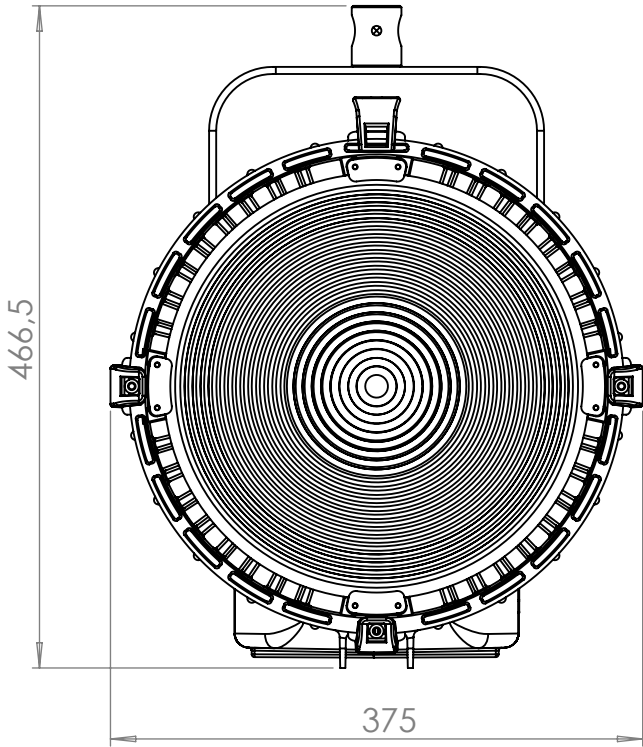

Lupo
Made in Italy

Cod 304 D PRO

DayledPRO 3000
5600 K

Technical Data

Dimensions (mm)	466,5 x 375 x 367 mm
Dimensions (in)	18.3 x 14.7 x 14.4 in
Weight (kg)	8 kg
Weight (lb)	17.6 lb
CRI (Colour Rendering Index)	96
TLCI (Television Lighting Consistency Index)	99
Estimated LED lifetime (L80)	50,000 hours
LED COB	350 W
Dimmer 0 - 100	included
Dimming curves mode	Linear, Exponential, Logarithmic
Connection for 14.8 V battery with standard XLR 4 pin connector (pin 1: negative / pin 4: positive)	included
Standard XLR 5 pin connectors to DMX console	included
Watt consumption	330 W
Watt output (equivalent to tungsten)	3000 W
Fresnel lens	300 mm
Firmware upgrades	through USB port
Colour temperature	5600 K - daylight balanced
Voltage AC	90 V - 240 V
Light beam	10° - 55°
Frequency (input)	50 / 60 Hz
Compliance	CE
Remote control	Bluetooth Long Range / DMX / RDM
Ambient temperature	Max: + 45°C / Min: - 10°C
Power Factor	0.96

Photometric data

Distance	5600 K	
	spot	flood
Lux at 1 m - 3.2 ft	-	-
Lux at 2 m - 6.5 ft	47000	6400
Lux at 3 m - 9.8 ft	21000	3100
Lux at 4 m - 13.1 ft	12000	1800
Lux at 5 m - 16.4 ft	7500	1200

Technical Drawing